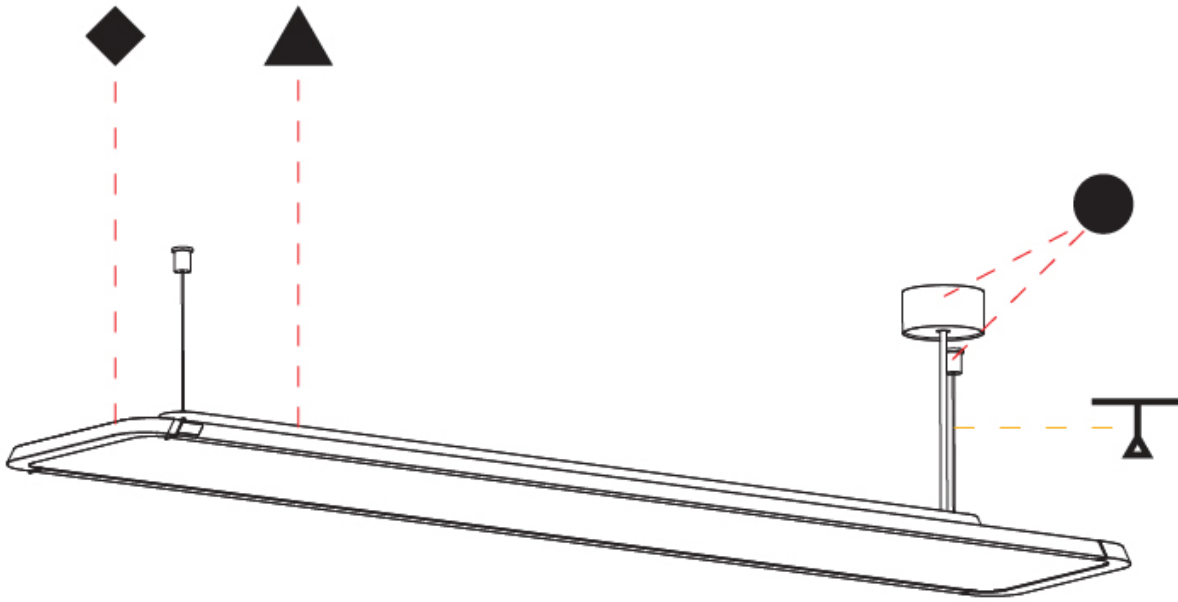

HADI-M AURA SUSPENSION

A300407-

PROJECT	_____
TYPE	_____
SPECIFIER	_____
QUANTITY	_____
DATE	_____