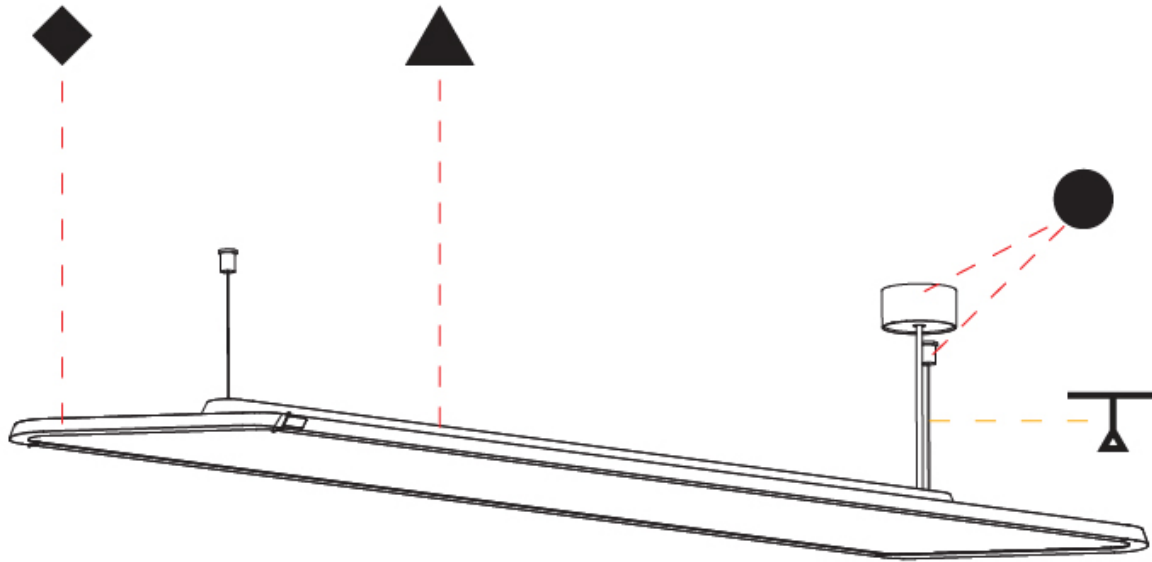

HADI-M AURA SUSPENSION

A300410-

PROJECT	_____
TYPE	_____
SPECIFIER	_____
QUANTITY	_____
DATE	_____

A