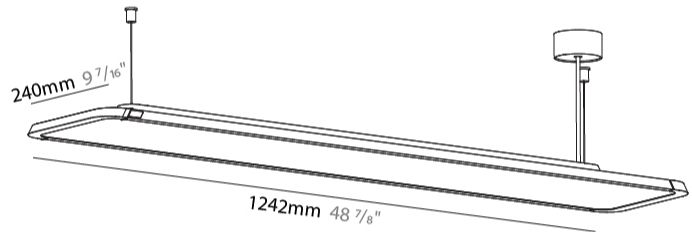

1. To build a product code in our configurator select the specify button on the base model # product page
2. To build a manual product code on this datasheet choose from the options listed below in blue font and add the suffix to the base model #

GENERAL

Series: Hadi
Subseries: Hadi-M Aura
Partner: Prolicht
Division: Architectural
Installation: Suspension
Product Type: Pendant
Mounting Location: Ceiling
Light Distribution: Direct

PHYSICAL

Shape: Rectangle
Length (mm): 1242
Length (in): 48 ⁷/₈
Width (mm): 240
Width (in): 9 ⁷/₁₆
Height (mm): 48
Height (in): 1 ⁷/₈

Fixture Finish: SSR / BKV / CWI / CRY / HAB / UFT / ITA / RUA / FTG / MYG / LOD / PUS / FRO / FUP / KIA / POP / BLS / SPG / MEY / GOH / CHC / COM / ABZ / JAG / OBR / MOS / ROR

Fixture Material: Extruded Aluminum / Steel

Cable Details: 2,000mm / 6,000mm Transparent Cable

ELECTRICAL

Lamp Type: LED (Zhaga Standard)
Input Wattage (W): 78
Total Output Wattage (W): 70.9
Dimming: Non-Dimmable
Driver Included: No
Driver Location: Integrated
Driver Type: Constant Current - Universal
Driver Class: Class 2
Input Voltage (V): 120 - 277
Constant Current (MA): 225
Upon Request: 0-10V Dimming

LED

Color Temperature (°K): 3000 / 3500 / 4000
Max. Delivered Lumen (lm): 4235 / 4230 / 4316
Nominal Lumen (lm): 4976 / 4971 / 5072
CRI: >90 CRI
Lamp Life (hrs): 50000

OPTICAL

Adjustability: Fixed

RATINGS AND CERTIFICATIONS

Certified By: Certified for North American Standards
IP rating: IP20